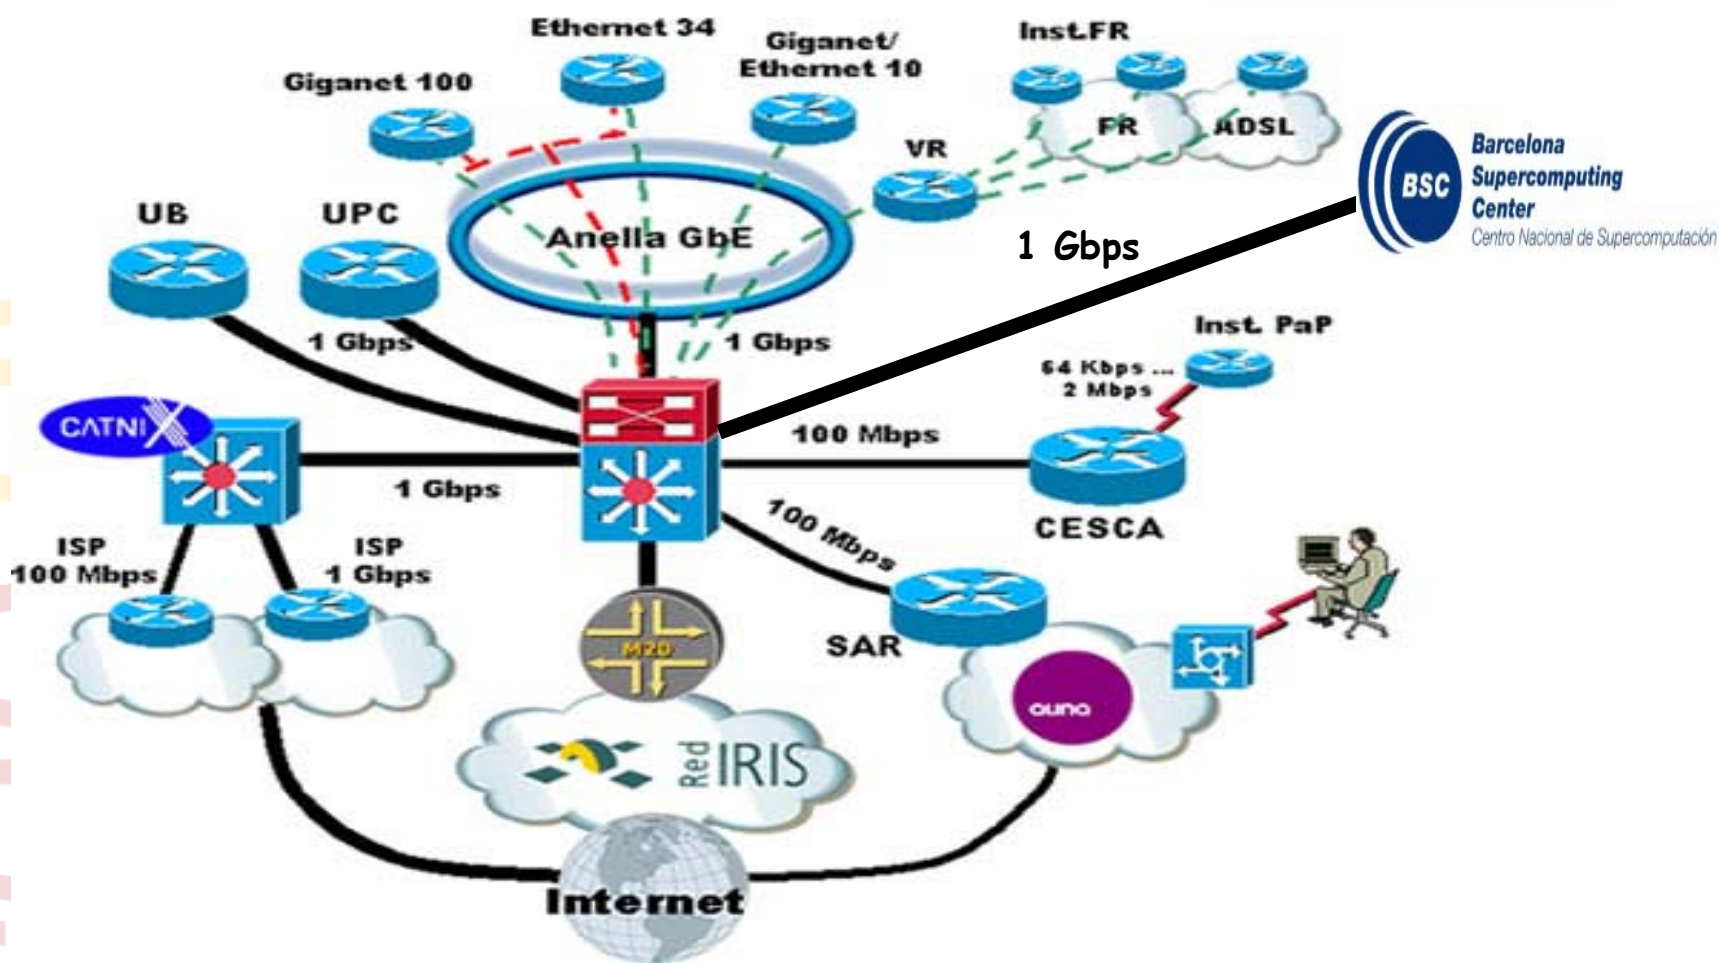

“Joint DEISA – GEANT2 – NREN workshop”

Esther.Robles@rediris.es

Head of RedIRIS Network Area

München, Germany. 4th July, 2005

RedIRIS

BSC-DEISA connection to RedIRIS PoP in Barcelona:

Via Anella Científica vs.

Direct link to RedIRIS PoP (preferred by BSC)

In any case, able to support 10GE

National support:

RedIRIS3 : tender preparation on-going. Several options are considered:

Madrid-Barcelona connection:

Dark Fiber vs. Lambdas

In any case: able to support a 10GE link to ES GÈANT2 PoP

Cost Factor

GÈANT2 dark fiber Madrid-Geneve: Add/Drop point in Barcelona

NRENPC approval

Cost Factor