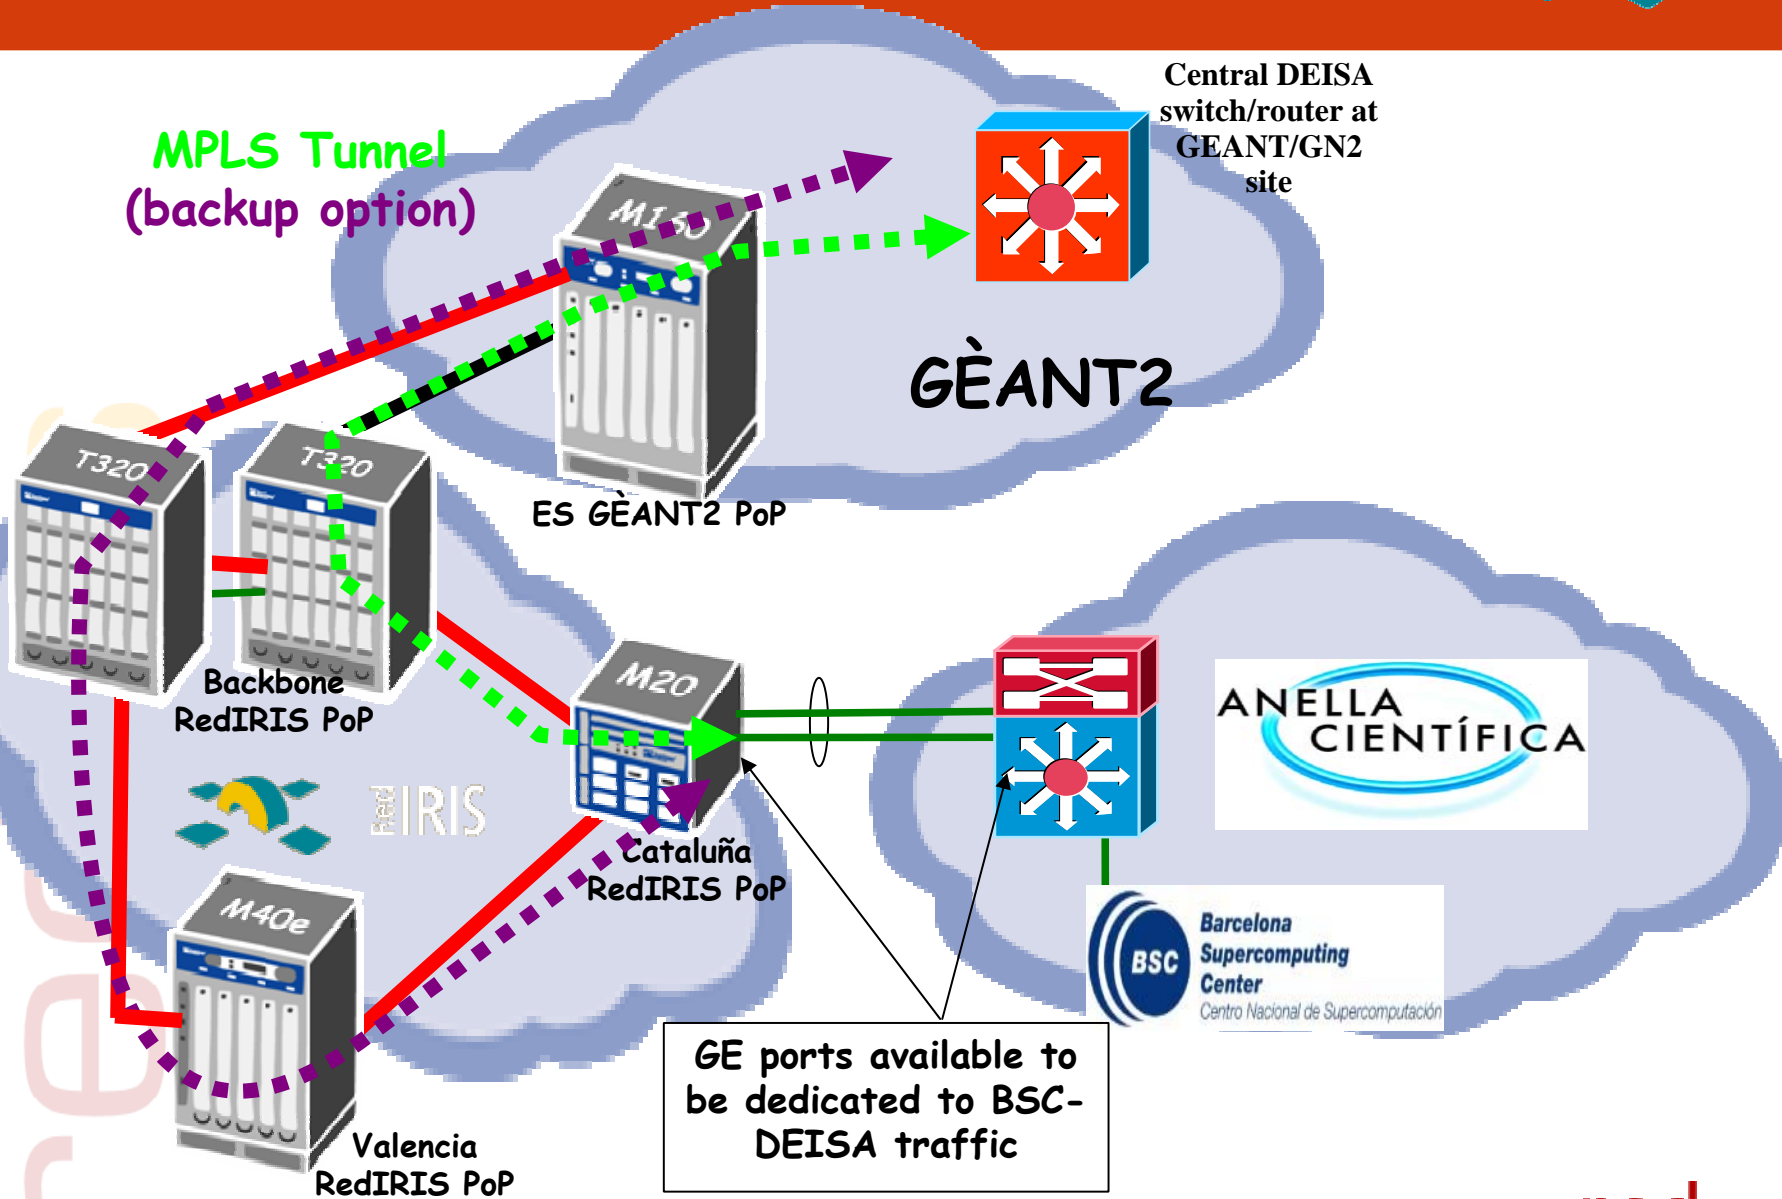

“Joint DEISA – GEANT2 – NREN workshop”

Esther.Robles@rediris.es

Head of RedIRIS Network Area

München, Germany. 4th July, 2005

RedIRIS

BSC-DEISA connection to RedIRIS PoP in Barcelona:

Via Anella Científica vs.

Direct link to RedIRIS PoP (preferred by BSC)

In any case, able to support 10GE

National support:

RedIRIS3 : tender preparation on-going. Several options are considered:

Madrid-Barcelona connection:

Dark Fiber vs. Lambdas

In any case: able to support a 10GE link to ES GÈANT2 PoP

Cost Factor

GÈANT2 dark fiber Madrid-Geneve: Add/Drop point in Barcelona

NRENPC approval

Cost Factor