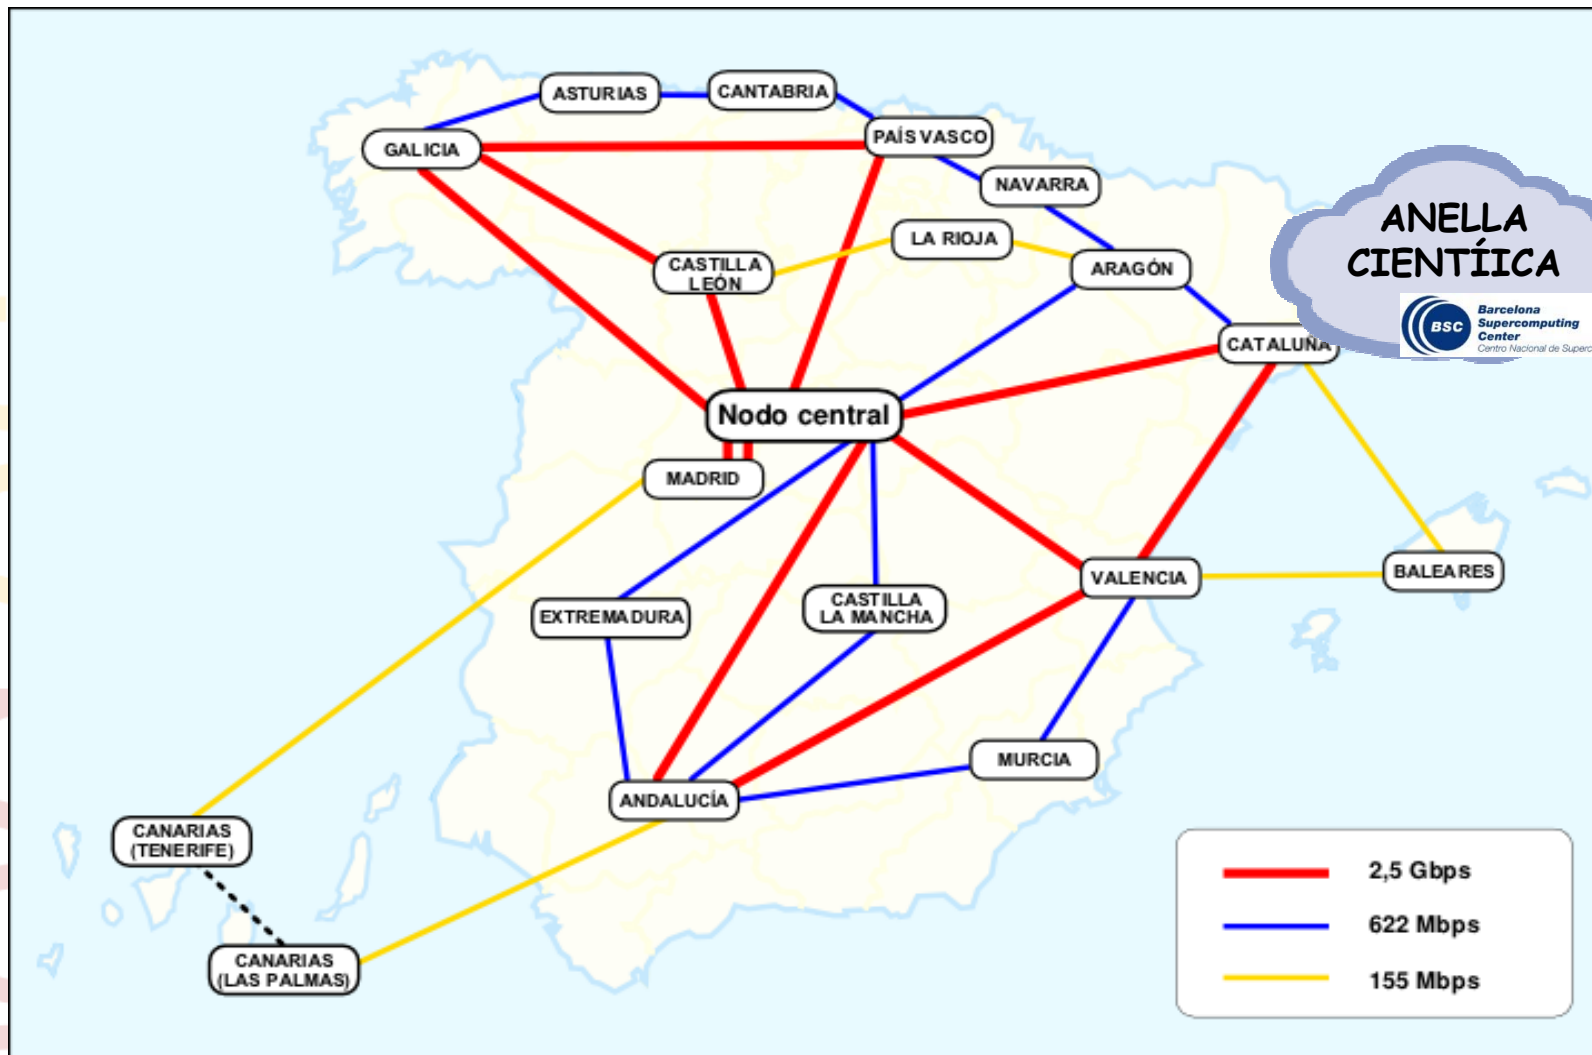

“Joint DEISA – GEANT2 – NREN workshop”

Esther.Robles@rediris.es

Head of RedIRIS Network Area

München, Germany. 4th July, 2005

RedIRIS

BSC-DEISA connection to RedIRIS PoP in Barcelona:

Via Anella Científica vs.

Direct link to RedIRIS PoP (preferred by BSC)

In any case, able to support 10GE

National support:

RedIRIS3 : tender preparation on-going. Several options are considered:

Madrid-Barcelona connection:

Dark Fiber vs. Lambdas

In any case: able to support a 10GE link to ES GÈANT2 PoP

Cost Factor

GÈANT2 dark fiber Madrid-Geneve: Add/Drop point in Barcelona

NRENPC approval

Cost Factor