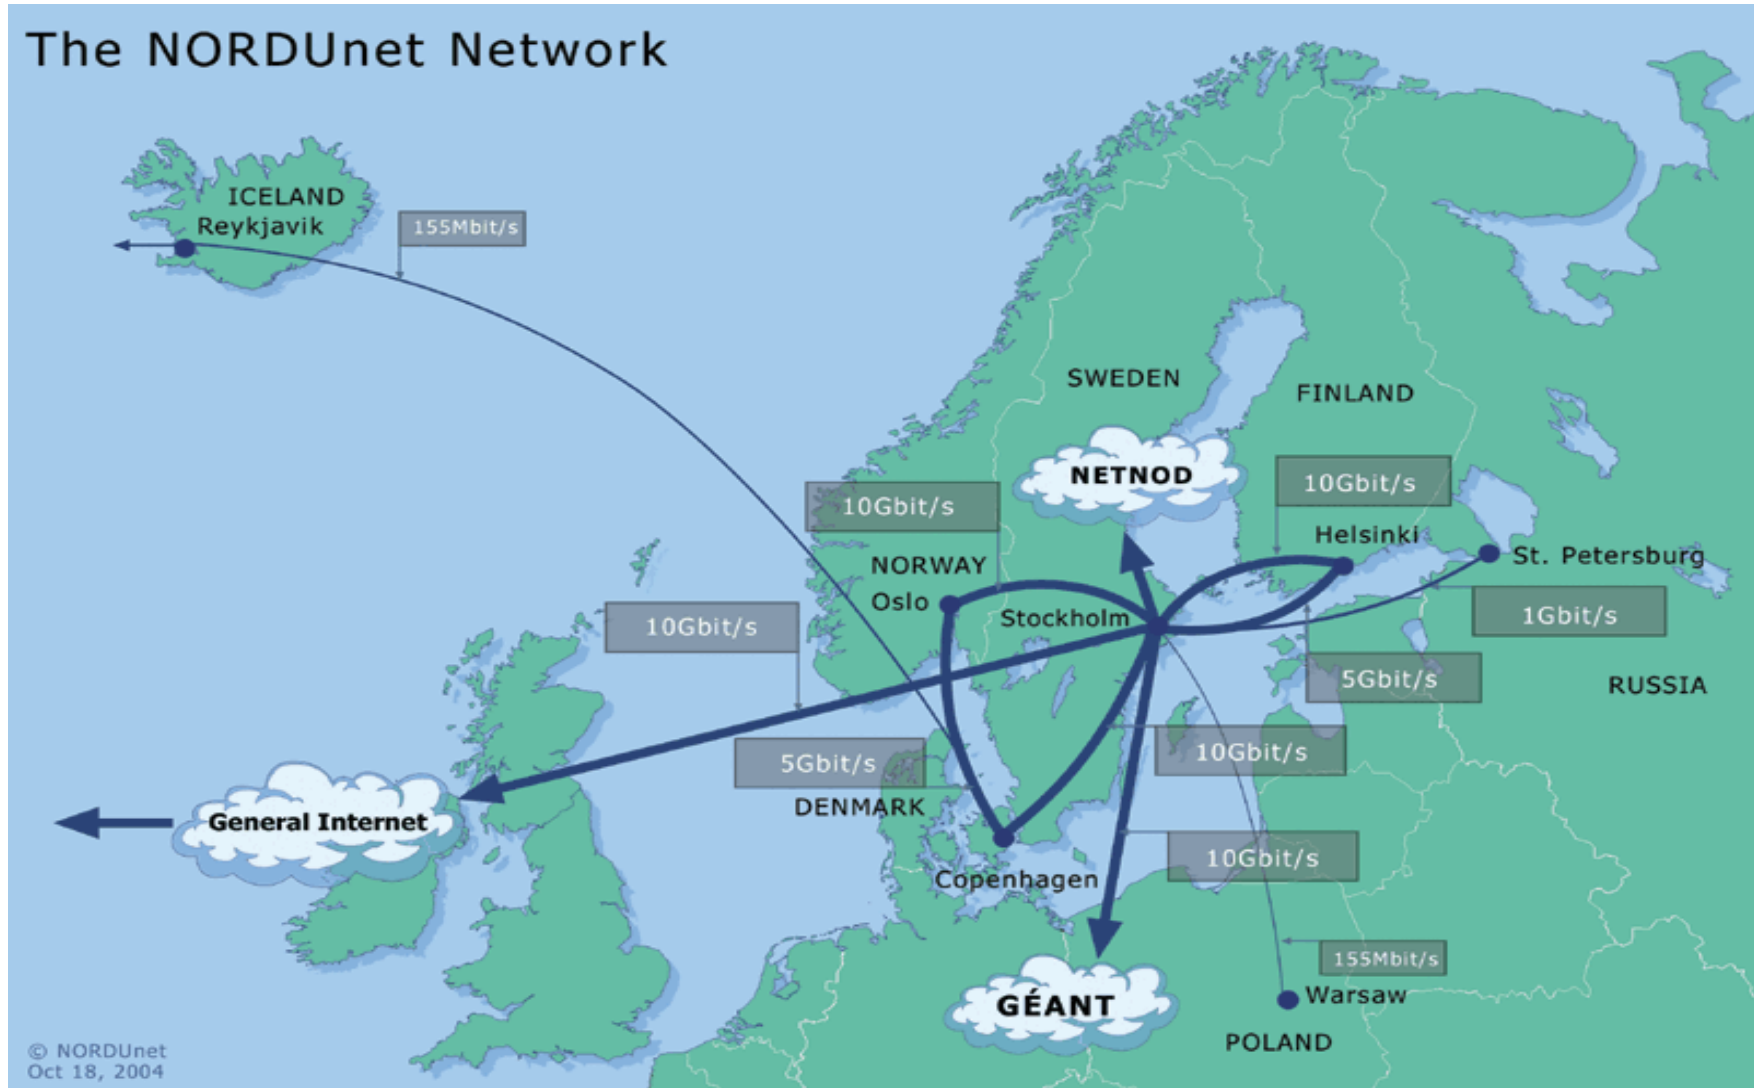

DEISA on Funet & NORDUnet

Lars Fischer, NORDUnet

Juha Oinonen, CSC

GEANT2 / DEISA coordination workshop

4 July 2005

NORDUnet

NORDUnet IP network

The NORDUnet Network

NorthernLight

- Currently provides GbE links to Nordic Capitals and Amsterdam
- Connects to GLIF community via NetherLight exchange in Amsterdam
- Will Connect to GEANT2 lambda service in Copenhagen from December 2005
- Helsinki PoP in same building as CSC DEISA site
- NorthernLight will be upgraded to a 10 GbE service on NORDUnet-owned DWDM equipment; Expected Launch 1. July 2006.

Current Network for DEISA at CSC

- Currently connected to FUNET shared IP
- Agreed to use Premium IP service through Funet, NORDUnet and GEANT shared IP networks. P-IP tagging done at Funet ingress point.
- Interfaces and capacity:
 - DEISA has a dedicated, non-resilient 1 Gbps link to Funet
 - Funet connects to NORDUnet at 10 Gbps
 - NORDUnet connects to GEANT (currently in Stockholm, from December 2005 in Copenhagen) at 10 Gbps
 - All networks resilient, expect for single GEANT PoP in Stockholm / Copenhagen

(Future) Network Options

- Options now (summer 2005)
 - NorthernLight GbE from CSC (DEISA site) to, say, DEISA site at SARA.
 - NorthernLight not resilient, only one path available.
 - Limited number of circuits available
- Options Q1 06
 - NorthernLight GbE from CSC (DEISA site) to GEANT2 PoP in Copenhagen, GEANT2 GbE from there to ?
 - NorthernLight not resilient, only one path available.
 - Limited number of circuits (Copenhagen-Helsinki) available
- Options Q3 06
 - NorthernLight GbE or 10 GbE from CSC to GEANT2 PoP in Copenhagen, GEANT2 GbE or 10 GbE from there to ?
 - More circuits possible
 - NorthernLight resilient