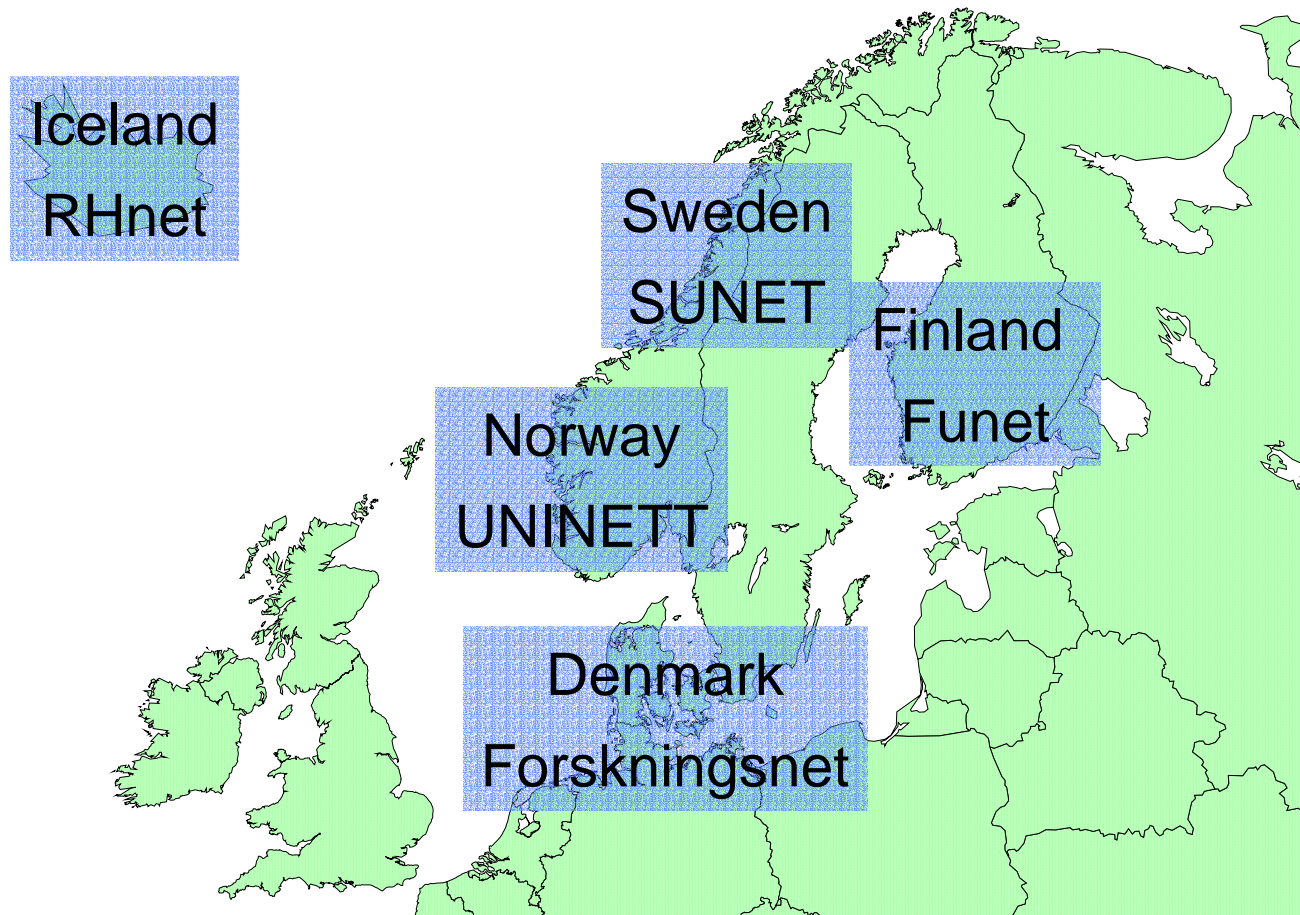

DEISA on Funet & NORDUnet

Lars Fischer, NORDUnet

Juha Oinonen, CSC

GEANT2 / DEISA coordination workshop

4 July 2005

NORDUnet

NORDUnet IP network

The NORDUnet Network

NorthernLight

- Currently provides GbE links to Nordic Capitals and Amsterdam
- Connects to GLIF community via NetherLight exchange in Amsterdam
- Will Connect to GEANT2 lambda service in Copenhagen from December 2005
- Helsinki PoP in same building as CSC DEISA site
- NorthernLight will be upgraded to a 10 GbE service on NORDUnet-owned DWDM equipment; Expected Launch 1. July 2006.

Current Network for DEISA at CSC

- Currently connected to FUNET shared IP
- Agreed to use Premium IP service through Funet, NORDUnet and GEANT shared IP networks. P-IP tagging done at Funet ingress point.
- Interfaces and capacity:
 - DEISA has a dedicated, non-resilient 1 Gbps link to Funet
 - Funet connects to NORDUnet at 10 Gbps
 - NORDUnet connects to GEANT (currently in Stockholm, from December 2005 in Copenhagen) at 10 Gbps
 - All networks resilient, expect for single GEANT PoP in Stockholm / Copenhagen