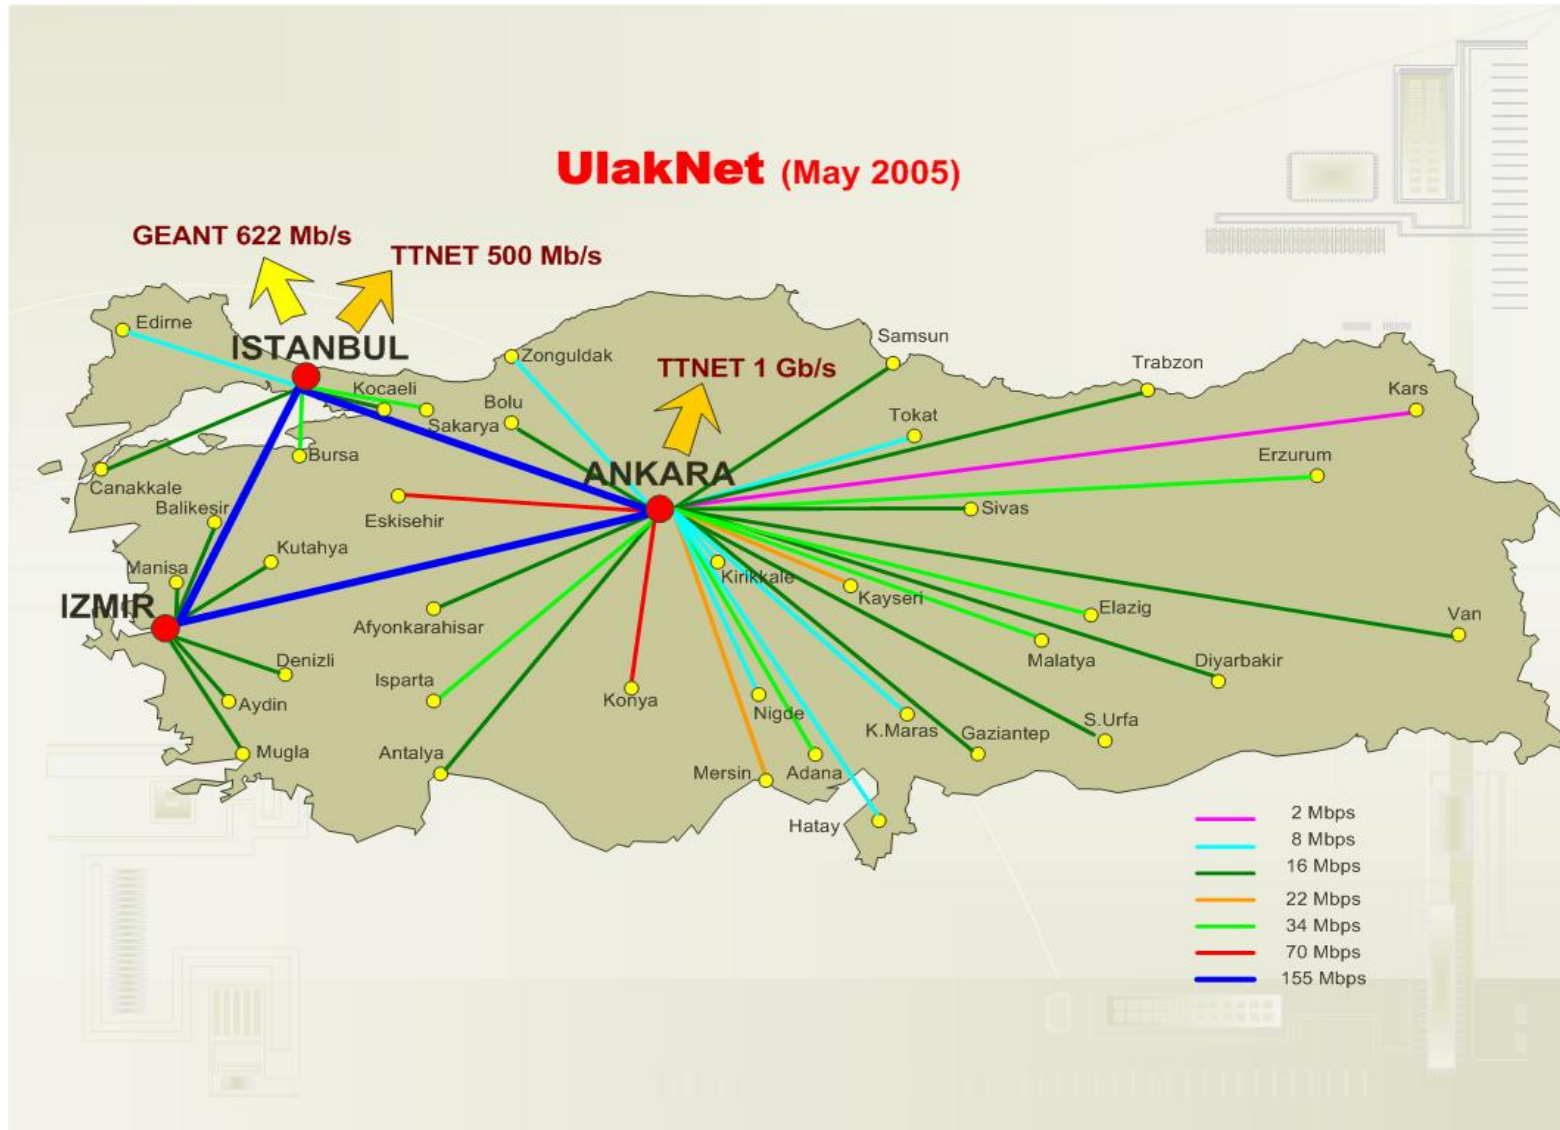

ULAKBIM

TURKISH ACADEMIC NETWORK AND INFORMATION CENTER

- ◆ In December 2002 a 34 Mb/s GÉANT link has been established via satellite and was increased to 155 Mb/s in January 2003.
- ◆ Following the upgrade of almost all the node-to-backbone capacities in March 2003, as an addition to only service supported, which was network access, in UlakNet until that time, some advanced services that are available on GEANT like QoS, Multicast, VoIP and IPv6 were offered in UlakNet infrastructure.

ULAKBIM

TURKISH ACADEMIC NETWORK AND INFORMATION CENTER

- ◆ Today UlakNet provides academic connectivity to more than 600 institutions including 75 universities and their faculties.
- ◆ 108 of these institutions are directly connected to the UlakNet backbone with total access capacity of 2.847 Gb/s.
- ◆ The bandwidth of UlakNet available for commodity traffic is 1.5 Gb/s and there is 622 Mbps cable connection to GEANT.
- ◆ A total of 560,000 end users had access to the internet and the research networks.

ULAKBIM

TURKISH ACADEMIC NETWORK AND INFORMATION CENTER

UlakNet March 2003

ULAKBIM

TURKISH ACADEMIC NETWORK AND INFORMATION CENTER

ULAKBIM

TURKISH ACADEMIC NETWORK AND INFORMATION CENTER

External traffic daily average (June 6, 2005)