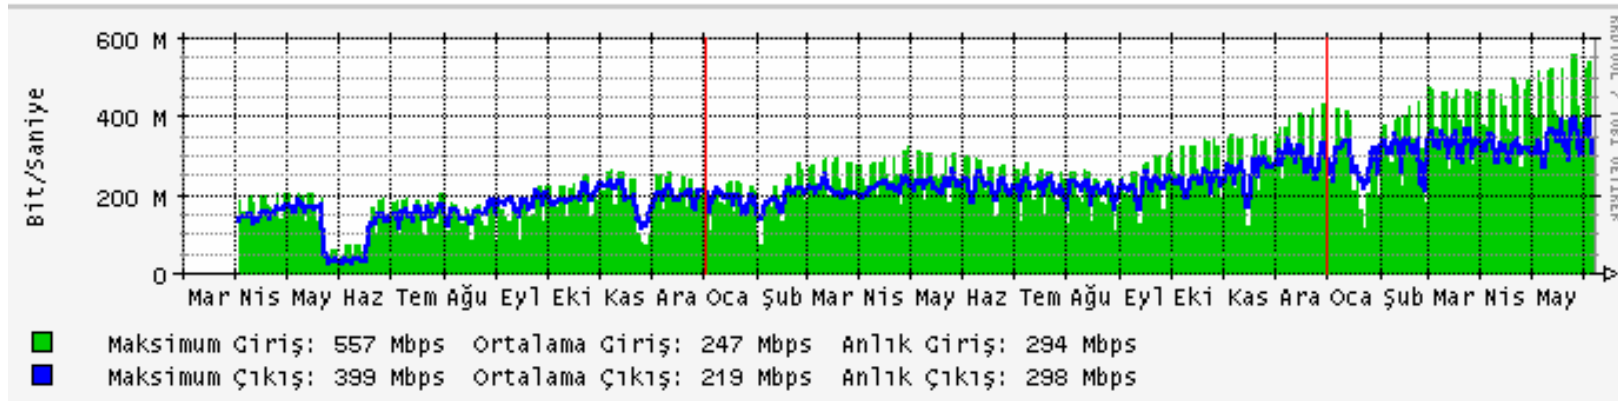

ULAKBIM

TURKISH ACADEMIC NETWORK AND INFORMATION CENTER

External traffic daily average (June 6, 2005)

GEANT

TTNet