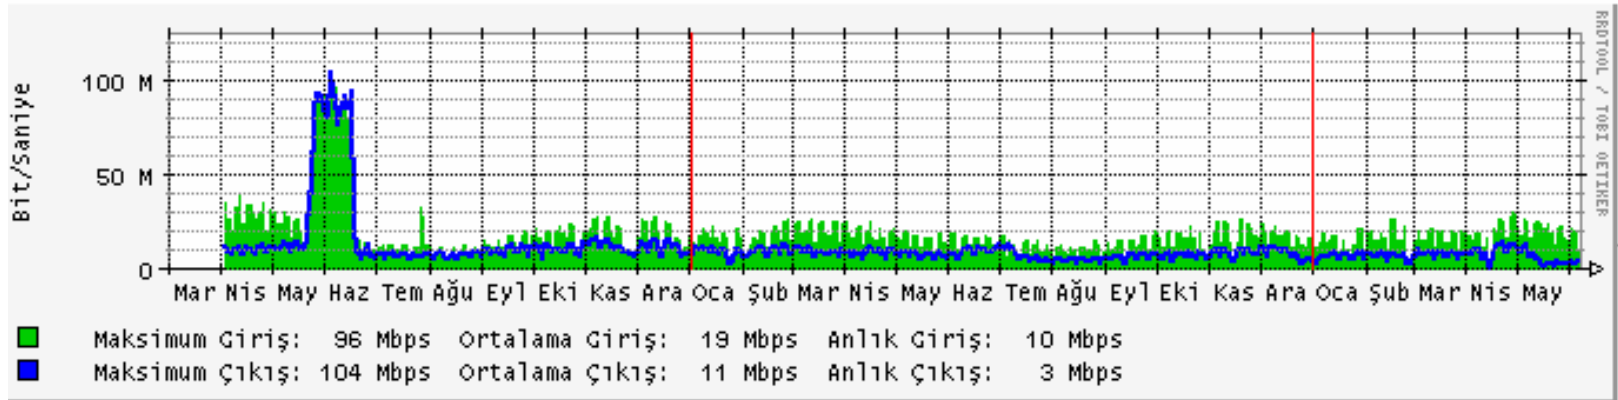

ULAKBIM

TURKISH ACADEMIC NETWORK AND INFORMATION CENTER

UlakNet March 2003

ULAKBIM

TURKISH ACADEMIC NETWORK AND INFORMATION CENTER

ULAKBIM

TURKISH ACADEMIC NETWORK AND INFORMATION CENTER

External traffic daily average (June 6, 2005)