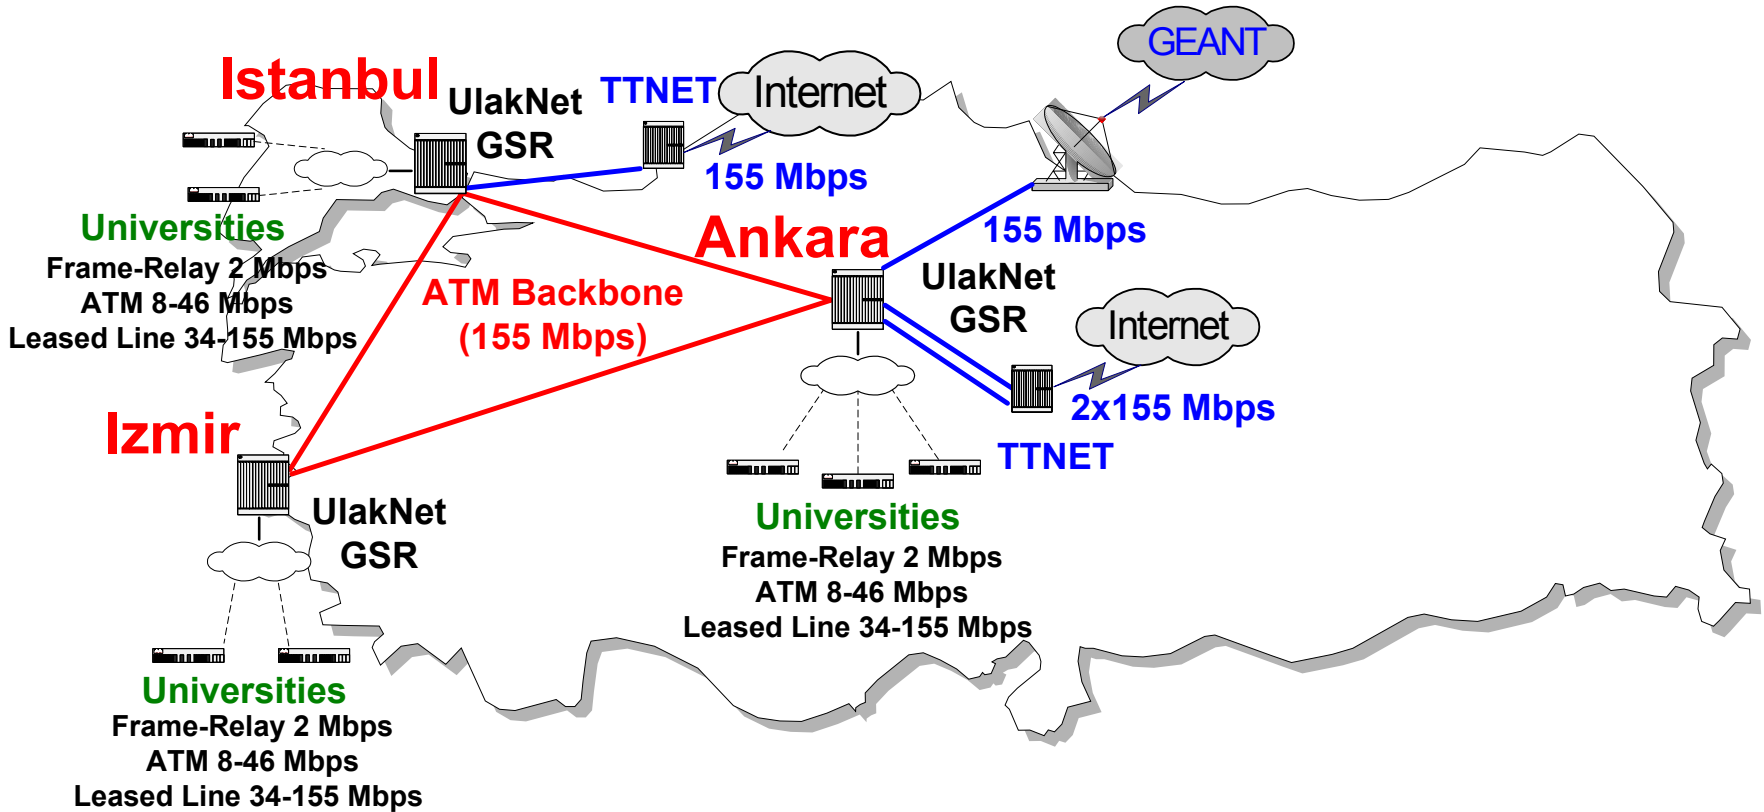

ULAKBIM

TURKISH ACADEMIC NETWORK AND INFORMATION CENTER

UlakNet March 2003